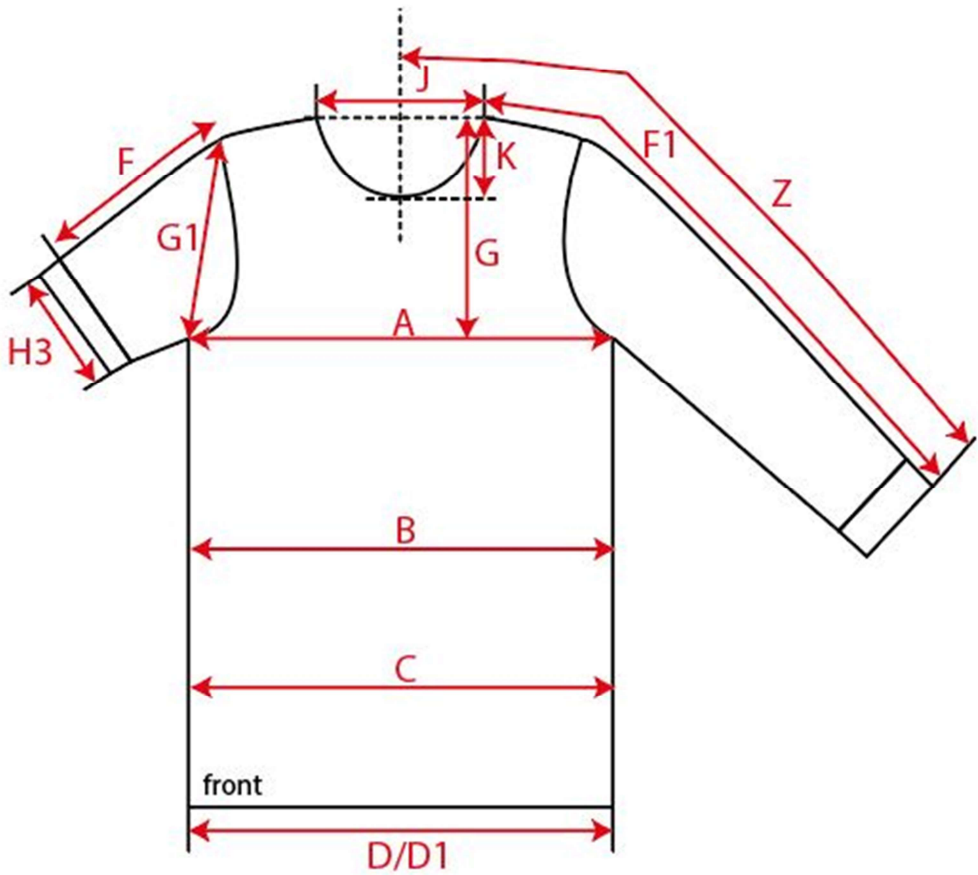

Measurement Sketch

| | | | |
|--------------|----------------------------|--------|-------------------------|
| ORDER | SEASON | CLIENT | BRAND |
| | SS23 | n/a | <i>Build your Brand</i> |
| STYLE CODE | STYLE NAME | GENDER | SUPPLIER |
| <i>BY191</i> | Acid Washed Oversize Hoody | Male | 73293 |

Style Measurement View for Client

| ORDER | SEASON | CLIENT | BRAND |
|------------|----------------------------|--------|------------------|
| | SS23 | n/a | Build your Brand |
| STYLE CODE | STYLE NAME | GENDER | SUPPLIER |
| BY191 | Acid Washed Oversize Hoody | Male | 73293 |

Basic Measurement Chart Base Size

| - | Measurements (values) | XS | S | M | L | XL | XXL | 3XL | 4XL | 5XL | Tol. +/- | Comment |
|---|-----------------------|------|------|------|------|------|------|------|------|------|----------|---------|
| M | front length from HSP | 69,5 | 70,5 | 71,5 | 73,5 | 75,5 | 77,5 | 78,5 | 79,5 | 80,5 | | |
| A | 1/2 chest width | 62,0 | 65,0 | 68,0 | 71,0 | 74,0 | 77,0 | 81,5 | 86,0 | 90,5 | | |
| D | 1/2 hem width | 41,0 | 44,0 | 47,0 | 50,0 | 53,0 | 56,0 | 60,5 | 65,0 | 69,5 | | |