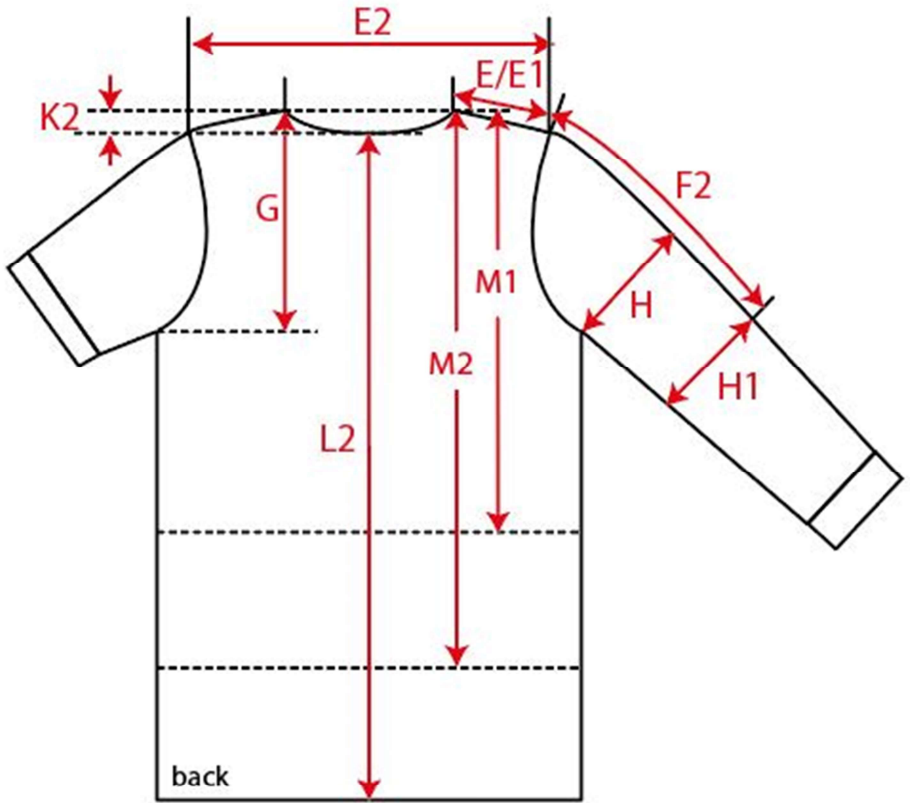

Measurement Sketch

| | | | |
|--------------|----------------------------|--------|-------------------------|
| ORDER | SEASON | CLIENT | BRAND |
| | SS23 | n/a | <i>Build your Brand</i> |
| STYLE CODE | STYLE NAME | GENDER | SUPPLIER |
| <i>BY191</i> | Acid Washed Oversize Hoody | Male | 73293 |

Style Measurement View for Client

| ORDER | SEASON | CLIENT | BRAND |
|------------|----------------------------|--------|------------------|
| | SS23 | n/a | Build your Brand |
| STYLE CODE | STYLE NAME | GENDER | SUPPLIER |
| BY191 | Acid Washed Oversize Hoody | Male | 73293 |

Basic Measurement Chart Base Size

| - | Measurements (values) | XS | S | M | L | XL | XXL | 3XL | 4XL | 5XL | Tol. +/- | Comment |
|---|-----------------------|------|------|------|------|------|------|------|------|------|----------|---------|
| M | front length from HSP | 69,5 | 70,5 | 71,5 | 73,5 | 75,5 | 77,5 | 78,5 | 79,5 | 80,5 | | |
| A | 1/2 chest width | 62,0 | 65,0 | 68,0 | 71,0 | 74,0 | 77,0 | 81,5 | 86,0 | 90,5 | | |
| D | 1/2 hem width | 41,0 | 44,0 | 47,0 | 50,0 | 53,0 | 56,0 | 60,5 | 65,0 | 69,5 | | |