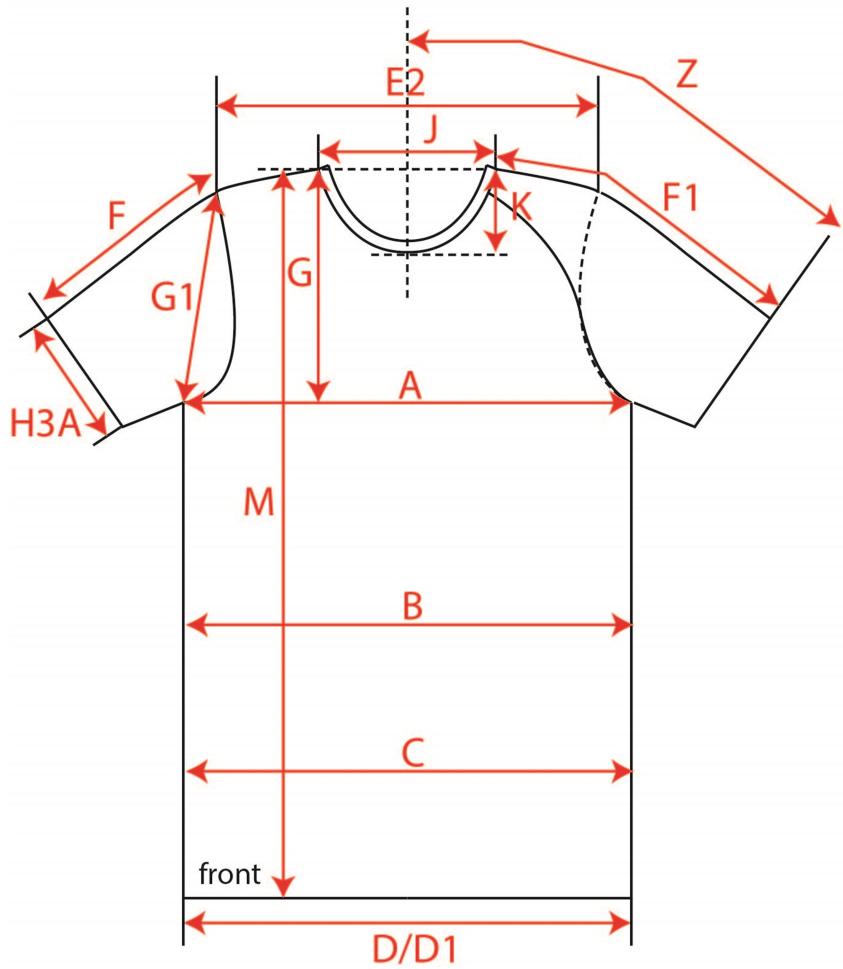

# Measurement Sketch

ORDER	SEASON	CLIENT	BRAND
	SS22	n/a	Build your Brand
STYLE CODE	STYLE NAME	GENDER	SUPPLIER
BY075	Sweat Crewneck	Male	72503

# Style Measurement View for Client

ORDER	SEASON	CLIENT	BRAND
	SS22	n/a	Build your Brand
STYLE CODE	STYLE NAME	GENDER	SUPPLIER
BY075	Sweat Crewneck	Male	72503

<b>Basic Measurement Chart</b>	06	XS-6XL Men	blanco MC Tops Men XS-6XL	Base Size	M
--------------------------------	----	------------	---------------------------	-----------	---

-	Measurements (values)	S	M	L	XL	XXL	3XL	4XL	5XL	Tol. +/-	Comment
M	front length from HSP	73,0	75,0	77,0	79,0	81,0	82,0	83,0	84,0	1,0	
A	1/2 chest width	54,0	57,0	60,0	63,0	66,0	70,5	75,0	79,5	1,0	
D	1/2 hem width	44,0	47,0	50,0	53,0	56,0	60,5	65,0	69,5	1,0	New
F	sleeve length from shoulder (set in)	59,6	60,0	60,4	60,8	61,2	61,6	62,0	62,4	1,0	