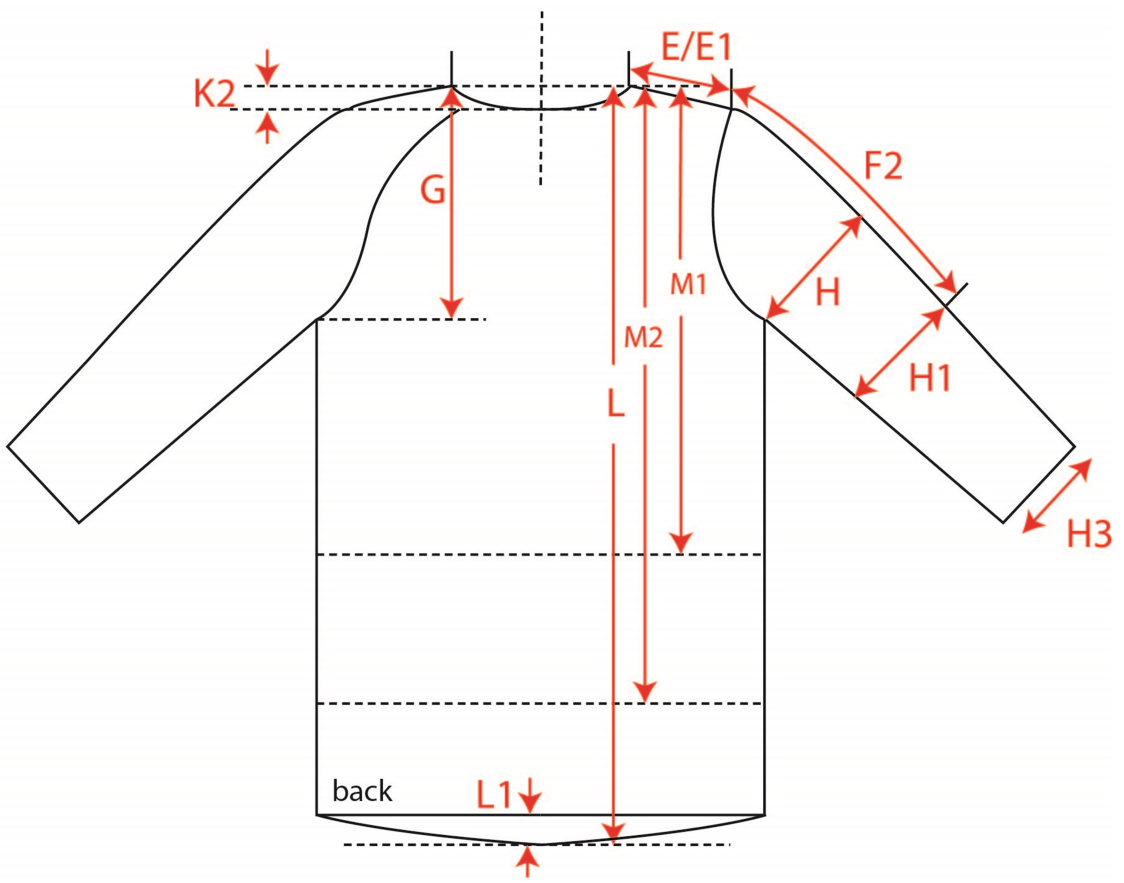

# Measurement Sketch

ORDER	SEASON	CLIENT	BRAND
	SS22	n/a	Build your Brand
STYLE CODE	STYLE NAME	GENDER	SUPPLIER
BY075	Sweat Crewneck	Male	72503

# Style Measurement View for Client

ORDER	SEASON	CLIENT	BRAND
	SS22	n/a	Build your Brand
STYLE CODE	STYLE NAME	GENDER	SUPPLIER
BY075	Sweat Crewneck	Male	72503

<b>Basic Measurement Chart</b>	06	XS-6XL Men	blanco MC Tops Men XS-6XL	Base Size	M
--------------------------------	----	------------	---------------------------	-----------	---

-	Measurements (values)	S	M	L	XL	XXL	3XL	4XL	5XL	Tol. +/-	Comment
M	front length from HSP	73,0	75,0	77,0	79,0	81,0	82,0	83,0	84,0	1,0	
A	1/2 chest width	54,0	57,0	60,0	63,0	66,0	70,5	75,0	79,5	1,0	
D	1/2 hem width	44,0	47,0	50,0	53,0	56,0	60,5	65,0	69,5	1,0	New
F	sleeve length from shoulder (set in)	59,6	60,0	60,4	60,8	61,2	61,6	62,0	62,4	1,0	