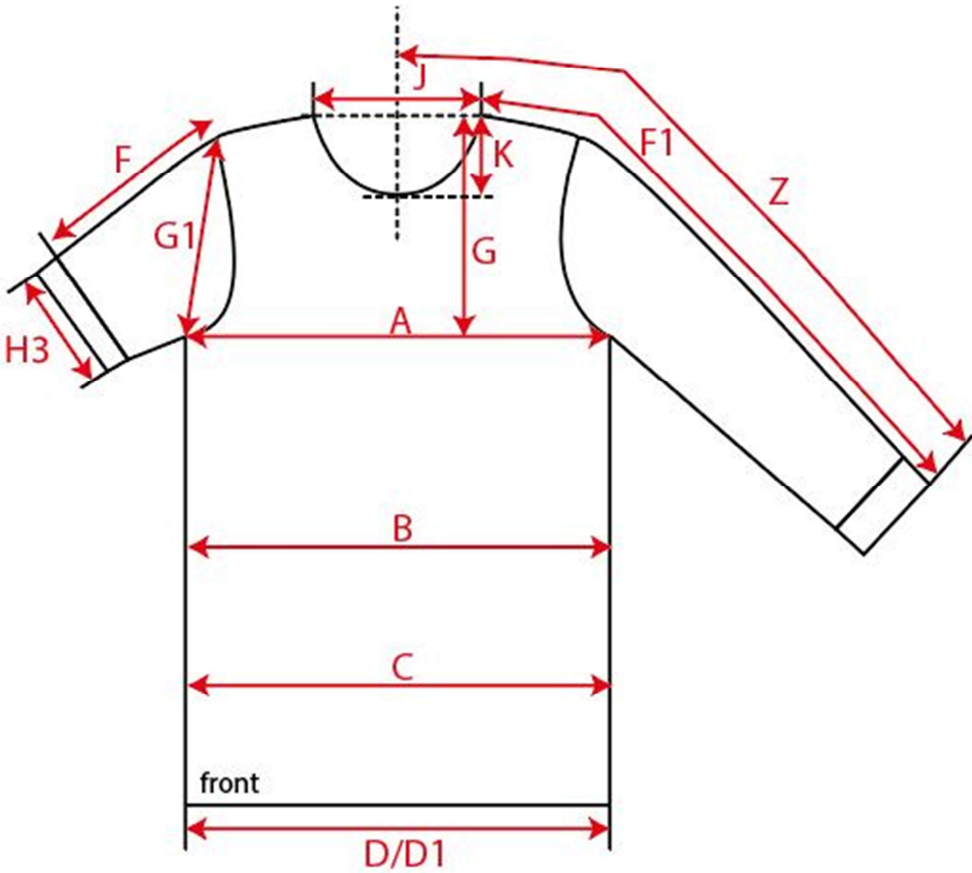

Measurement Sketch

ORDER	SEASON	CLIENT	BRAND
	SS23	n/a	Build your Brand
STYLE CODE	STYLE NAME	GENDER	SUPPLIER
BY163	Ultra Heavy Cotton Box Tee	Male	71322

Style Measurement View for Client

ORDER	SEASON	CLIENT	BRAND
	SS23	n/a	Build your Brand
STYLE CODE	STYLE NAME	GENDER	SUPPLIER
BY163	Ultra Heavy Cotton Box Tee	Male	71322

Basic Measurement Chart	06	XS-6XL Men	blanco MC Tops Men XS-6XL	Base Size	M
--------------------------------	-----------	-------------------	----------------------------------	------------------	----------

-	Measurements (values)	XS	S	M	L	XL	XXL	3XL	4XL	5XL	Tol. +/-	Comment
M	front length from HSP	71,5	73,5	75,5	77,5	79,5	81,5	82,5	83,5	84,5		
A	1/2 chest width	61,0	64,0	67,0	70,0	73,0	76,0	80,5	85,0	89,5		
D	1/2 hem width	61,0	64,0	67,0	70,0	73,0	76,0	80,5	85,0	89,5		
F	sleeve length from shoulder (set in)	20,6	21,0	21,4	21,8	22,2	22,6	23,0	23,4	23,8		