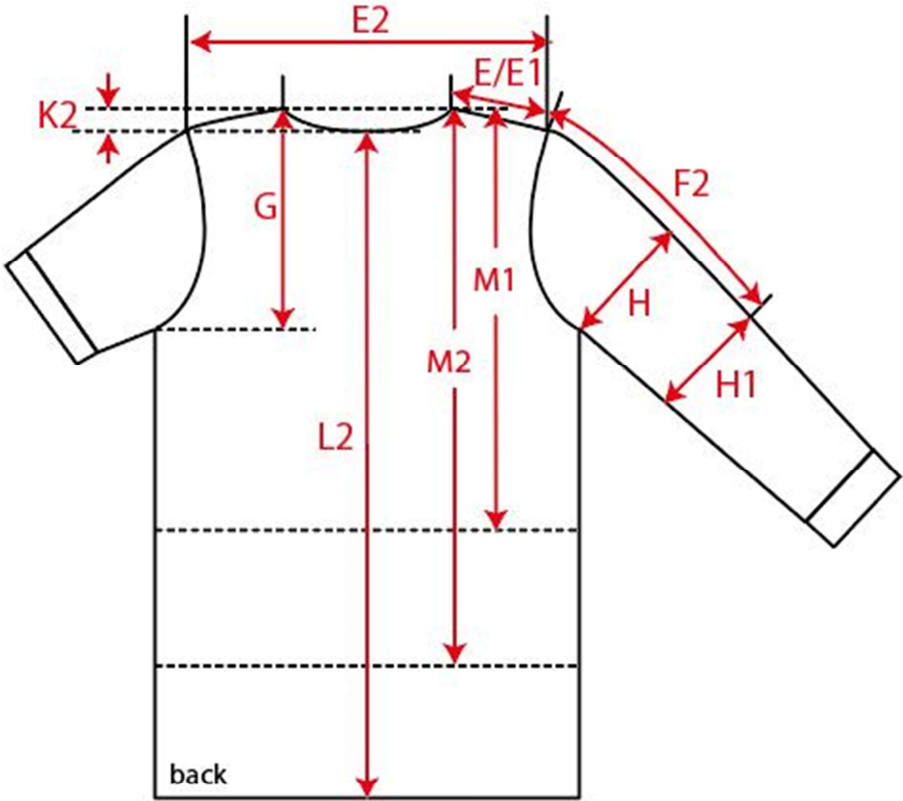

Measurement Sketch

ORDER	SEASON	CLIENT	BRAND
	SS23	n/a	Build your Brand
STYLE CODE	STYLE NAME	GENDER	SUPPLIER
BY163	Ultra Heavy Cotton Box Tee	Male	71322

Style Measurement View for Client

ORDER	SEASON	CLIENT	BRAND
	SS23	n/a	Build your Brand
STYLE CODE	STYLE NAME	GENDER	SUPPLIER
BY163	Ultra Heavy Cotton Box Tee	Male	71322

Basic Measurement Chart	06	XS-6XL Men	blanco MC Tops Men XS-6XL	Base Size	M
--------------------------------	-----------	-------------------	----------------------------------	------------------	----------

-	Measurements (values)	XS	S	M	L	XL	XXL	3XL	4XL	5XL	Tol. +/-	Comment
M	front length from HSP	71,5	73,5	75,5	77,5	79,5	81,5	82,5	83,5	84,5		
A	1/2 chest width	61,0	64,0	67,0	70,0	73,0	76,0	80,5	85,0	89,5		
D	1/2 hem width	61,0	64,0	67,0	70,0	73,0	76,0	80,5	85,0	89,5		
F	sleeve length from shoulder (set in)	20,6	21,0	21,4	21,8	22,2	22,6	23,0	23,4	23,8		