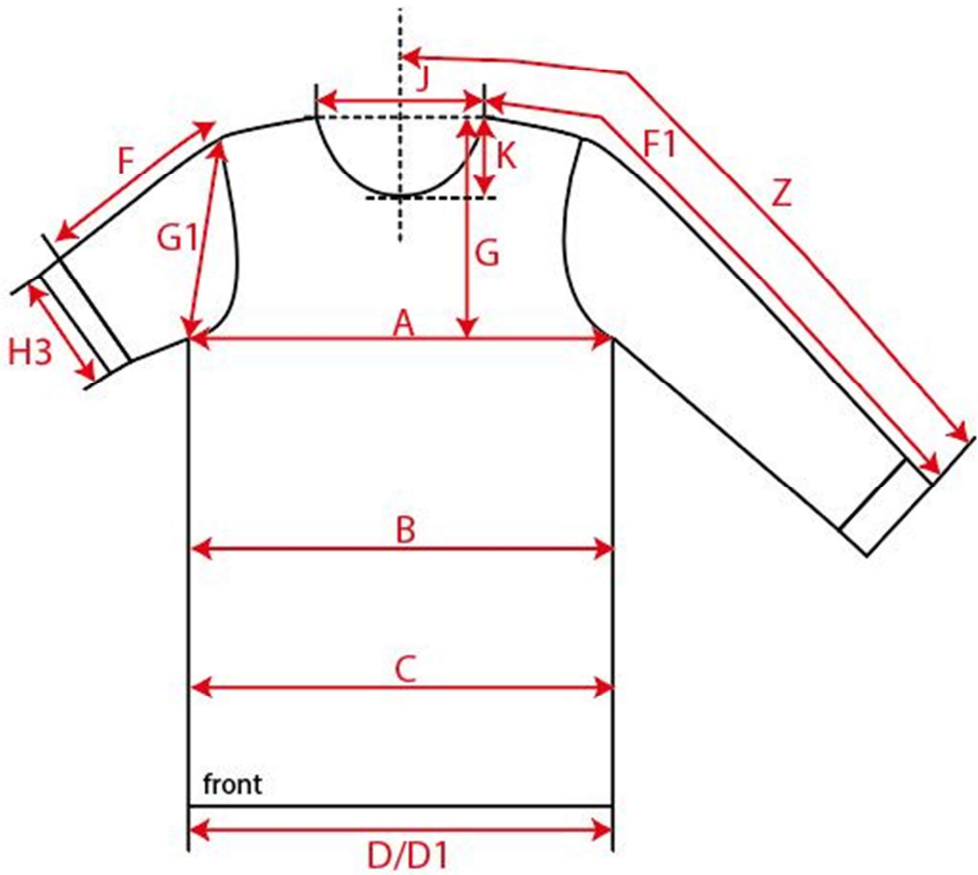

# Measurement Sketch

ORDER	SEASON	CLIENT	BRAND
	SS22	n/a	Build your Brand
STYLE CODE	STYLE NAME	GENDER	SUPPLIER
BY102	Heavy Oversize Tee	Male	71322

# Style Measurement View for Client

ORDER	SEASON	CLIENT	BRAND
	SS22	n/a	Build your Brand
STYLE CODE	STYLE NAME	GENDER	SUPPLIER
BY102	Heavy Oversize Tee	Male	71322

<b>Basic Measurement Chart</b>	06	XS-6XL Men	blanco MC Tops Men XS-6XL	Base Size	M
--------------------------------	----	------------	---------------------------	-----------	---

-	Measurements (values)	XS	S	M	L	XL	XXL	3XL	4XL	5XL	Tol. +/-	Comment
M	front length from HSP	74,0	76,0	78,0	80,0	82,0	84,0	85,0	86,0	87,0		
A	1/2 chest width	54,0	57,0	60,0	63,0	66,0	69,0	73,5	78,0	82,5		
D	1/2 hem width	52,0	55,0	58,0	61,0	64,0	67,0	71,5	76,0	80,5		
F25	sleeve length from shoulder up to 25cm	20,0	21,0	22,0	23,0	24,0	25,0	25,5	26,0	26,5		