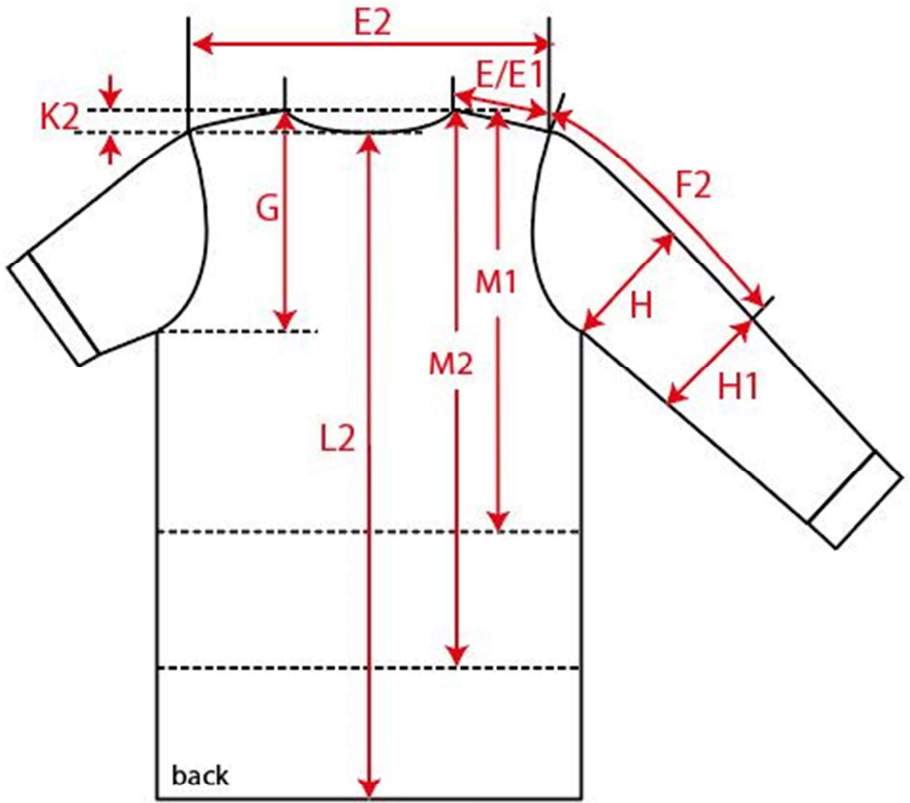

# Measurement Sketch

ORDER	SEASON	CLIENT	BRAND
	SS22	n/a	Build your Brand
STYLE CODE	STYLE NAME	GENDER	SUPPLIER
BY102	Heavy Oversize Tee	Male	71322

# Style Measurement View for Client

ORDER	SEASON	CLIENT	BRAND
	SS22	n/a	Build your Brand
STYLE CODE	STYLE NAME	GENDER	SUPPLIER
BY102	Heavy Oversize Tee	Male	71322

<b>Basic Measurement Chart</b>	06	XS-6XL Men	blanco MC Tops Men XS-6XL	Base Size	M
--------------------------------	----	------------	---------------------------	-----------	---

-	Measurements (values)	XS	S	M	L	XL	XXL	3XL	4XL	5XL	Tol. +/-	Comment
M	front length from HSP	74,0	76,0	78,0	80,0	82,0	84,0	85,0	86,0	87,0		
A	1/2 chest width	54,0	57,0	60,0	63,0	66,0	69,0	73,5	78,0	82,5		
D	1/2 hem width	52,0	55,0	58,0	61,0	64,0	67,0	71,5	76,0	80,5		
F25	sleeve length from shoulder up to 25cm	20,0	21,0	22,0	23,0	24,0	25,0	25,5	26,0	26,5		