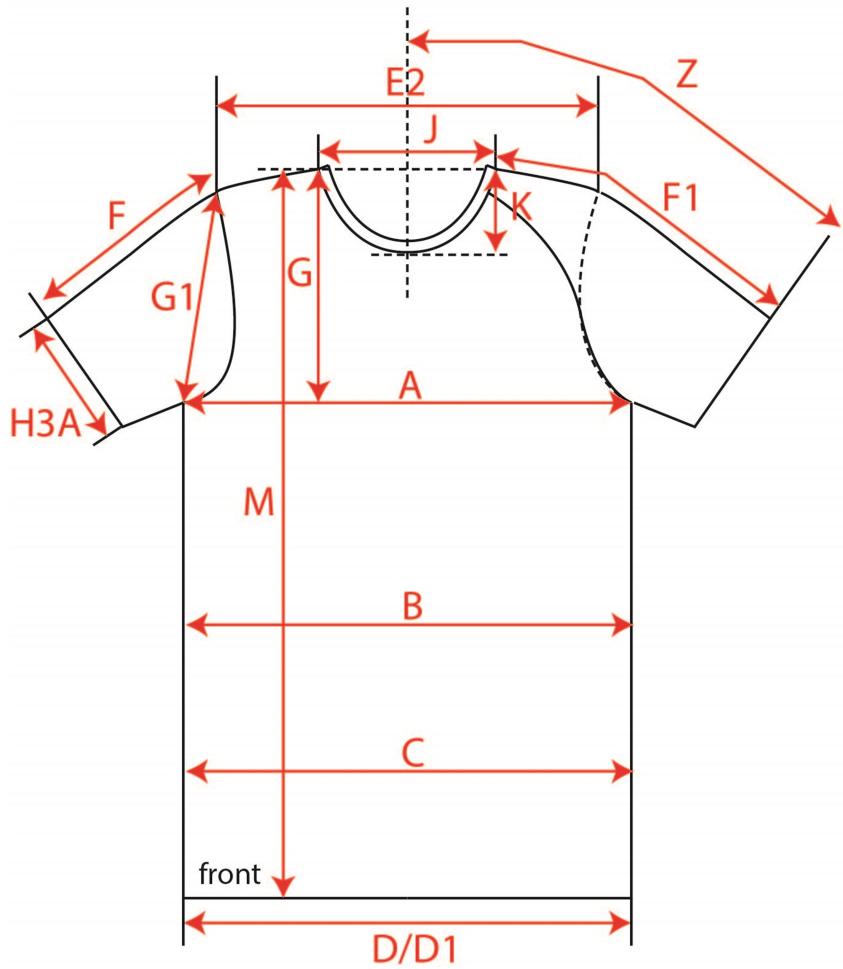

Measurement Sketch

ORDER	SEASON	CLIENT	BRAND
	SS22	n/a	Build your Brand
STYLE CODE	STYLE NAME	GENDER	SUPPLIER
BY021	Ladies Extended Shoulder Tee	Female	71322

Style Measurement View for Client

ORDER	SEASON	CLIENT	BRAND
	SS22	n/a	Build your Brand
STYLE CODE	STYLE NAME	GENDER	SUPPLIER
BY021	Ladies Extended Shoulder Tee	Female	71322

Basic Measurement Chart

Base Size

-	Measurements (values)	XS	S	M	L	XL	XXL	3XL	4XL	5XL	6XL	Tol. +/-	Comment
M	front length from HSP	65,0	67,0	69,0	71,0	73,0	74,0	75,0	76,0	77,0	78,0		
A	1/2 chest width	49,0	51,5	54,0	56,5	59,0	63,0	67,0	71,0	75,0	79,0		Including turn up
D	1/2 hem width	46,5	49,0	51,5	54,0	56,5	60,5	64,5	68,5	72,5	76,5		
E2	shoulder to shoulder	53,8	55,0	56,2	57,4	58,6	60,4	62,2	64,0	65,8	67,6		