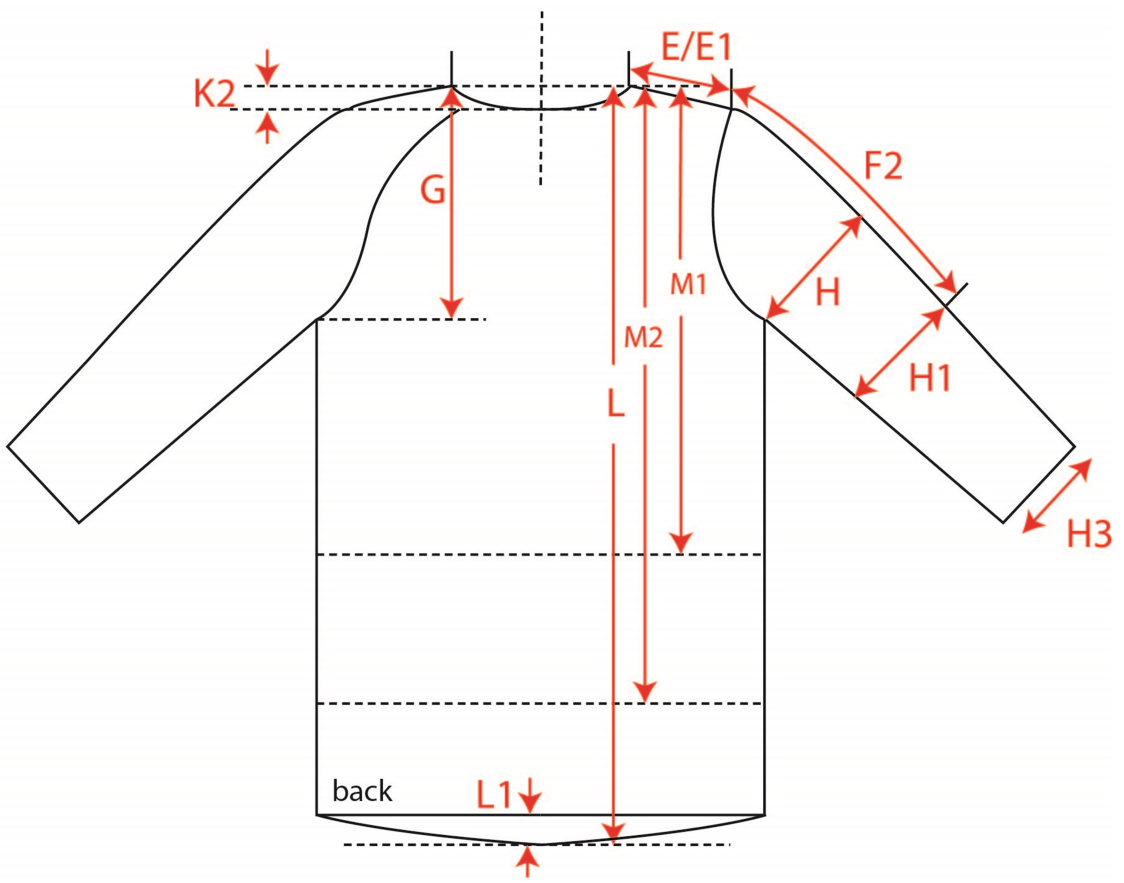

Measurement Sketch

ORDER	SEASON	CLIENT	BRAND
	SS22	n/a	Build your Brand
STYLE CODE	STYLE NAME	GENDER	SUPPLIER
BY021	Ladies Extended Shoulder Tee	Female	71322

Style Measurement View for Client

ORDER	SEASON	CLIENT	BRAND
	SS22	n/a	Build your Brand
STYLE CODE	STYLE NAME	GENDER	SUPPLIER
BY021	Ladies Extended Shoulder Tee	Female	71322

Basic Measurement Chart

Base Size

-	Measurements (values)	XS	S	M	L	XL	XXL	3XL	4XL	5XL	6XL	Tol. +/-	Comment
M	front length from HSP	65,0	67,0	69,0	71,0	73,0	74,0	75,0	76,0	77,0	78,0		
A	1/2 chest width	49,0	51,5	54,0	56,5	59,0	63,0	67,0	71,0	75,0	79,0		Including turn up
D	1/2 hem width	46,5	49,0	51,5	54,0	56,5	60,5	64,5	68,5	72,5	76,5		
E2	shoulder to shoulder	53,8	55,0	56,2	57,4	58,6	60,4	62,2	64,0	65,8	67,6		