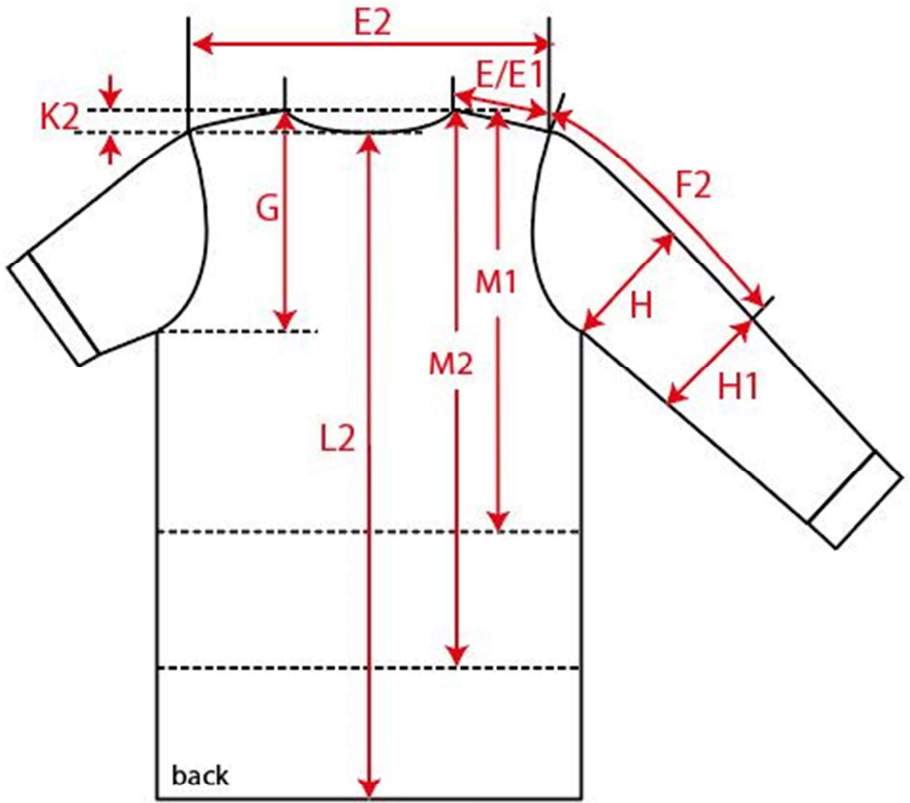

Measurement Sketch

ORDER	SEASON	CLIENT	BRAND
	SS22	n/a	Build your Brand
STYLE CODE	STYLE NAME	GENDER	SUPPLIER
BY189	Acid Washed Heavy Oversize Tee	Male	73293

Style Measurement View for Client

ORDER	SEASON	CLIENT	BRAND
	SS22	n/a	Build your Brand
STYLE CODE	STYLE NAME	GENDER	SUPPLIER
BY189	Acid Washed Heavy Oversize Tee	Male	73293

Basic Measurement Chart

Base Size
M

-	Measurements (values)	S	M	L	XL	XXL	3XL	4XL	5XL	Tol. +/-	Comment
M	front length from HSP	76,0	78,0	80,0	82,0	84,0	85,0	86,0	87,0		
A	1/2 chest width	57,0	60,0	63,0	66,0	69,0	73,5	78,0	82,5		
D	1/2 hem width	55,0	58,0	61,0	64,0	67,0	71,5	76,0	80,5		
F25	sleeve length from shoulder up to 25cm	21,0	22,0	23,0	24,0	25,0	25,5	26,0	26,5		