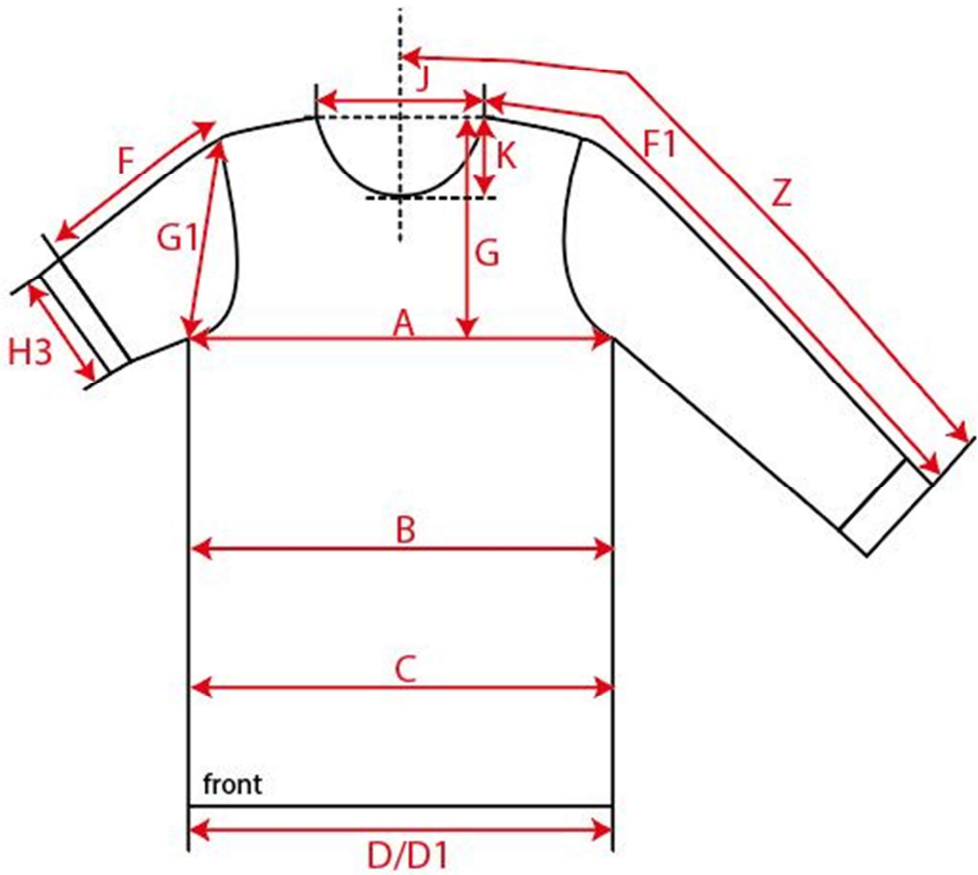

Measurement Sketch

ORDER	SEASON	CLIENT	BRAND
	SS22	n/a	Build your Brand
STYLE CODE	STYLE NAME	GENDER	SUPPLIER
BY189	Acid Washed Heavy Oversize Tee	Male	73293

Style Measurement View for Client

ORDER	SEASON	CLIENT	BRAND
	SS22	n/a	Build your Brand
STYLE CODE	STYLE NAME	GENDER	SUPPLIER
BY189	Acid Washed Heavy Oversize Tee	Male	73293

Basic Measurement Chart

Base Size
M

-	Measurements (values)	S	M	L	XL	XXL	3XL	4XL	5XL	Tol. +/-	Comment
M	front length from HSP	76,0	78,0	80,0	82,0	84,0	85,0	86,0	87,0		
A	1/2 chest width	57,0	60,0	63,0	66,0	69,0	73,5	78,0	82,5		
D	1/2 hem width	55,0	58,0	61,0	64,0	67,0	71,5	76,0	80,5		
F25	sleeve length from shoulder up to 25cm	21,0	22,0	23,0	24,0	25,0	25,5	26,0	26,5		